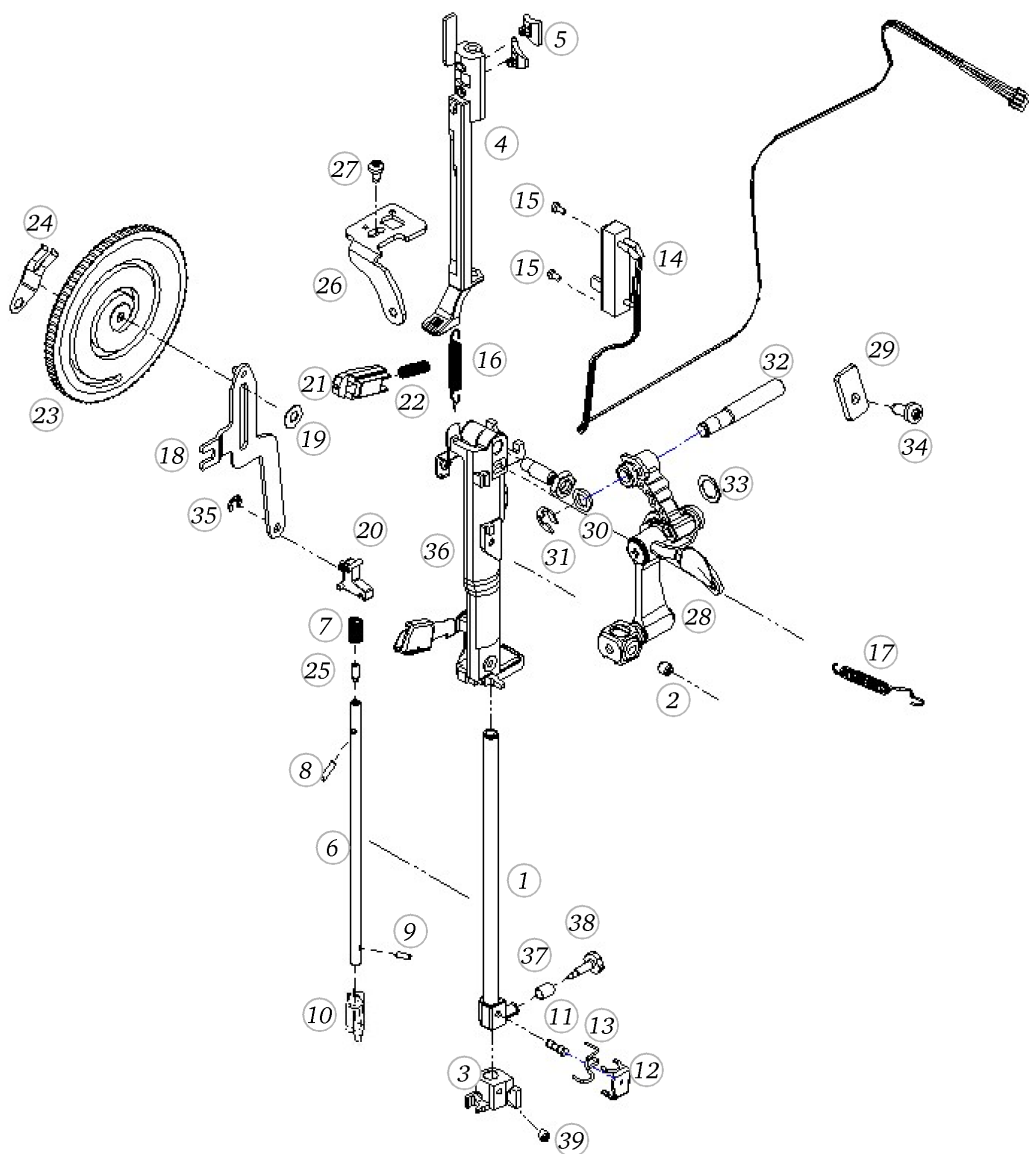

BERNINA aurora 435

Support with threading

Pos	Item number	Description
32	0088205000	BOLT
33	22961743++	WASHER
34	0078865043	Socket Pan Head Thread Forming Screws M4x10 DIN7500 - BN13916 Art-No. 2027593
35	23501153++	Circlips For Shafts d1 3.2 DIN6799 - BN809 Art- No.1284649
36	0301057303	NEEDLE BAR SUPPORT WITH ZZ-CONN.
37	0012965200	Spring Husk
38	0082435200	NEEDLECLAMP-SCREW
38	0082435400	Needle Clamp Screw
38	0082435300	Needle Clamp Screw
38	0082435400	Needle Clamp Screw
39	0078665041	Hexalobular Socket Set Screws M4x4 ISO 4026 - BN11493 Art-No. 3060207