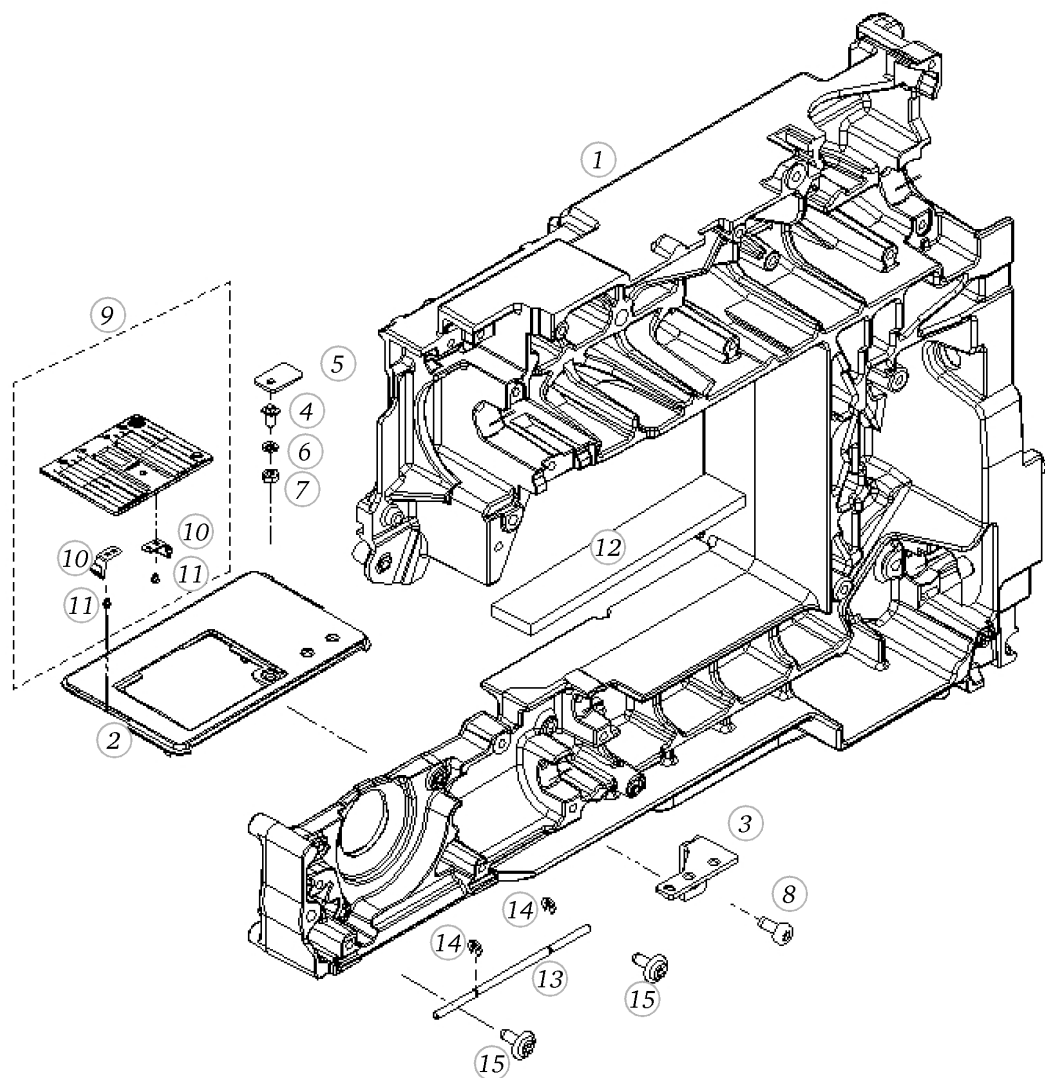

Spare Parts

BERNINA aurora 435

Pos	Item number	Description
1	0309645100	CHASSIS MACHINED
2	0300975101	STITCH PLATE FRAME
3	0310295100	METAL SUPPORT
4	0026045200	SPECIAL BOLT
5	0010475101	PRESSURE PLATE
6	23225753++	Curved Spring Washers M3 DIN 137 A - BN795 Art-No. 1280317
7	22502313++	HEXAGONAL NUT
8	0078865043	Socket Pan Head Thread Forming Screws M4x10 DIN7500 - BN13916 Art-No. 2027593
9	0310517001	STITCHPLATE/STANDARD CPL
9	0335467103	STITCHPLATE/STANDRAD CPL
10	0078755200	Clip
10	0078755300	Clip
11	20500223++	Slotted Machine Screw M2x1.8 nickel-plated
12	0316405000	BUFFER FOR FREE ARM A=115
13	0078795100	AXLE
14	23500853++	Circlips For Shafts d1 2.3 DIN6799 - BN809 Art-No.1284630
15	0078885043	Button Head Screw Torx Dt M4x10

Base plate

Pos	Item number	Description
1	0310057000	BASEPLATE ASSEM
2	0003445000	RUBBER FOOT
3	0316125200	INSULATION MAT
4	0309165300	BASEPLATE COVER
5	0329905022	Delta Pt Round Washer Head Screw With Torx 3x 8
6	0003597000	Adjusting Nut Cpl
7	0078865054	SCREW TORX DUOTAPTITE