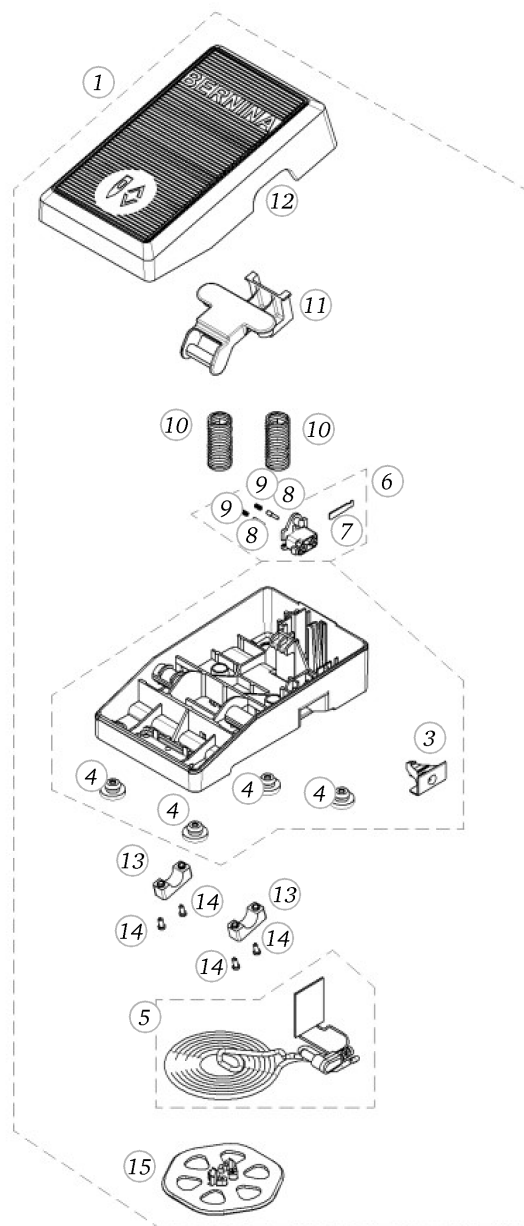

Pos	Item number	Description
4	0079887501	FOOT CONTROLLER CLASSIC-LV1
1	1046637000	Foot Controller with Back Kick
3	0082655000	HOLDER
4	0026985001	Foot
5	0082957100	FOOT CONTROL CABLE SET
6	0026437000	Slidegate Valve Of Cpl.
7	325278030+	CONTACT PLATE
8	325355031+	TRACER PIN
9	25503303++	PRESSURE SPRING
10	25570103++	PRESSURE SPRING
11	325371030+	PRESSURE YOKE
12	0026457204	Footstep Disk Housing Cpl Footstep NCS (CLASSIC) Housing NCS
13	0026515002	Bride
14	20302323++	CYL. SCREW
15	0079875201	Wire Plate