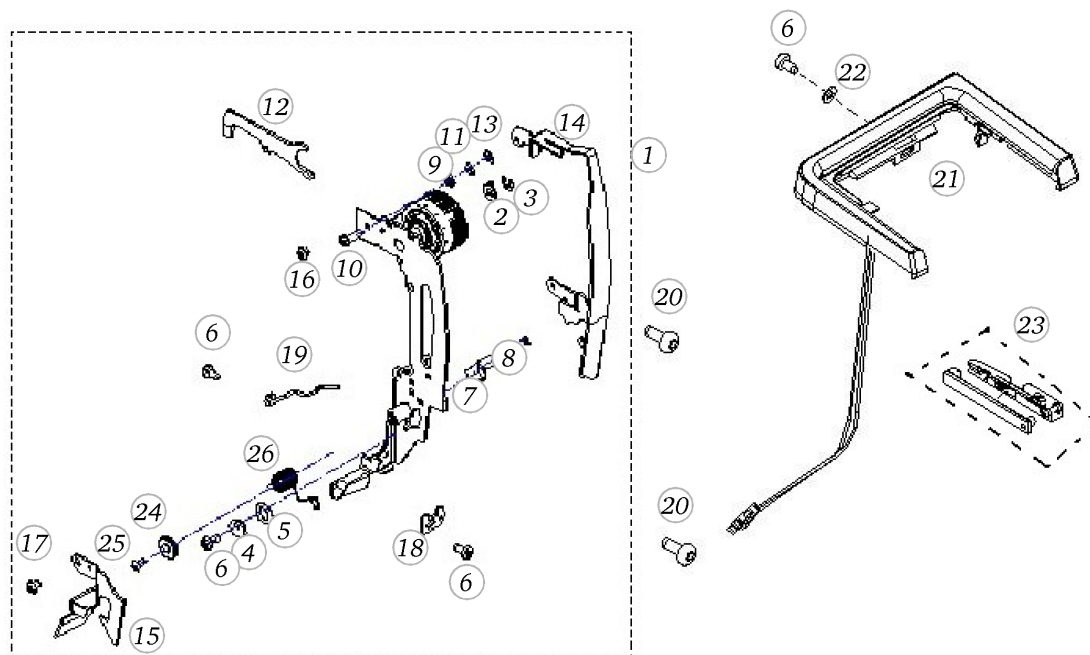

BERNINA aurora 435

Feed dog unit

Pos	Item number	Description
27	23501753++	Circlip For Shafts d1 5 DIN6799 - BN809 Art-No.1284665
28	0011695002	Steel Ball G40 D4 DIN5401 - BN869 Art-No. 1316281
29	0049975000	BEARING
30	0078865033	Socket Pan Head Thread Forming Screws M3x6 DIN7500 - BN13916 Art-No. 2027534
31	0078905000	SPRING
32	0078865043	Socket Pan Head Thread Forming Screws M4x10 DIN7500 - BN13916 Art-No. 2027593
33	0022905101	BEARING BUSH

Stitch length motor

Pos	Item number	Description
1	0311477100	STITCH LENGHT ASM
2	0311467000	SM WITH SUPPORT CPL
3	23350353++	SERRATED WASHER 3.2X6X0.4
4	22502313++	HEXAGONAL NUT
5	0078187000	PINION CPL.
6	0078665031	Hexalobular Socket Set Screws M3x4 ISO 4026 - BN11493 Art-No. 3060200
7	0078815000	Absorber
8	0078545000	Bearing
9	0078565000	SPRING
10	0088295200	SUPPORT SHEET
11	25629203++	Spring
12	0306905000	Spring
13	0306755000	Adjusting Cam
14	0078865036	Socket Pan Head Thread Forming Screws M3x12 DIN7500 - BN13916 Art-No. 2027569
15	0310465000	Rotational Connector
16	0089595010	Curved Spring Washer 7.2/10.2x02
17	0078865043	Socket Pan Head Thread Forming Screws M4x10 DIN7500 - BN13916 Art-No. 2027593