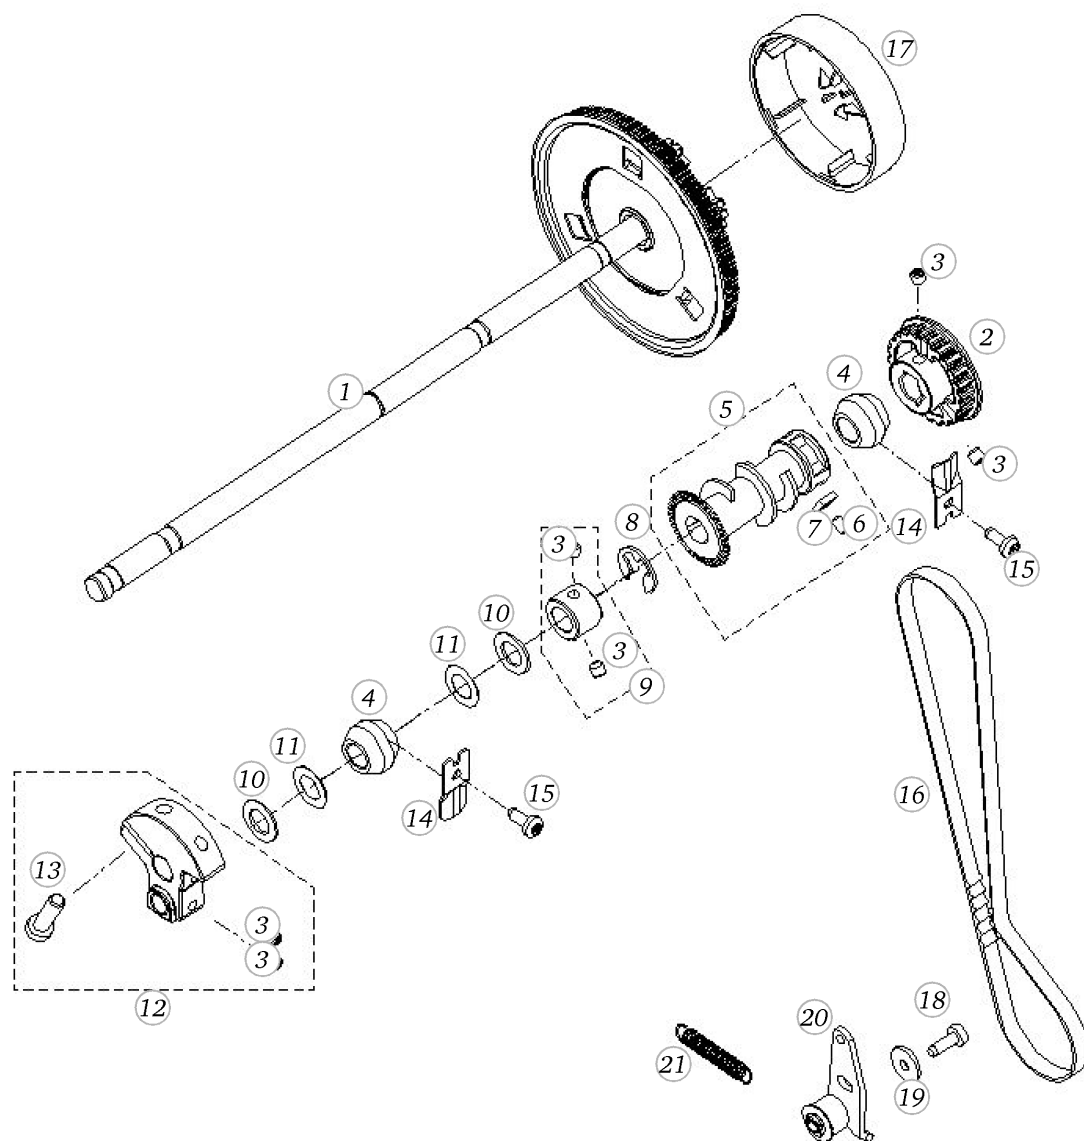

Pos	Item number	Description
1	0077797002	MAINSHAFT CPL.
2	0019947301	BELT DRIVE 24 TEETH
3	0078685072	Hexalobular Socket Set Screws M5x0,5x5
4	0078235002	Bearing 10
5	0311147000	SYNCHRO DISC CPL
6	0078665043	Hexalobular Socket Set Screws M4x6 ISO 4026 - BN11493 Art-No. 3060208
7	22684183++	Square Thin Nuts M4 DIN 562 - BN145 Art-No. 1092502
8	0079665011	Circlip For Shafts As 9.0, Benzing
9	0077817000	Adjusting Ring Cpl.
10	0078955071	Synthetic Washer 10,3 x 17 x 1
11	303200031+	Washer
12	0077807100	BALANCE PIECE CPL.
13	0077525067	SCREW
14	0077785200	Clamping Claw with slote
14	0077785300	Clamping Claw with slote
15	0078865043	Socket Pan Head Thread Forming Screws M4x10 DIN7500 - BN13916 Art-No. 2027593
16	0079035022	BELT 188 XL
17	0077717000	HAND WHEEL CPL.
18	0078865044	Socket Pan Head Thread Forming Screws M4x12 DIN7500 - BN13916 Art-No. 2027607
19	22954313++	Washer d4.2xD14xs1.5
20	0302147000	BELT STRETCHER PREASSEMBLED
21	25604703++	TENSION SPRING