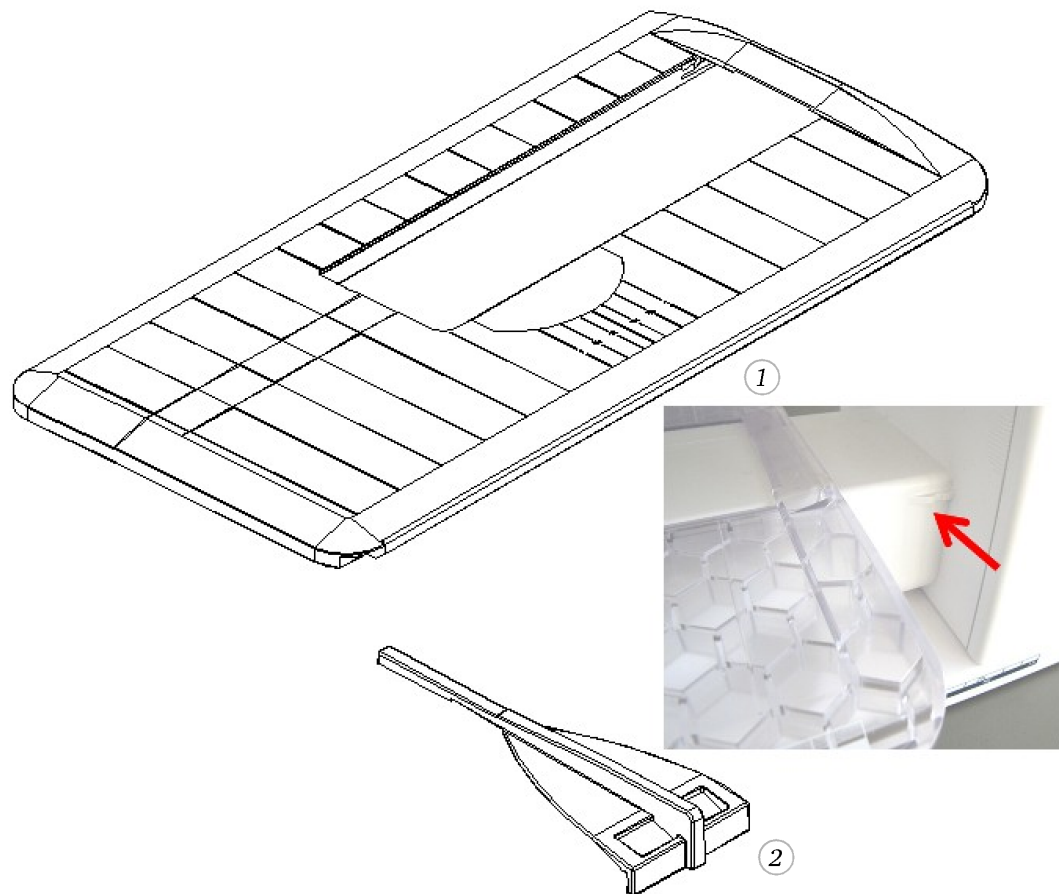

BERNINA aurora 435

Sewing platform (Prod. 2004 - 2011)

Prod. 2004 - 2011

Pos	Item number	Description
1	0310735201	SEWING TABLE TRANSPARENT
2	0307267001	SEAM GUIDE CPL OPTIMA