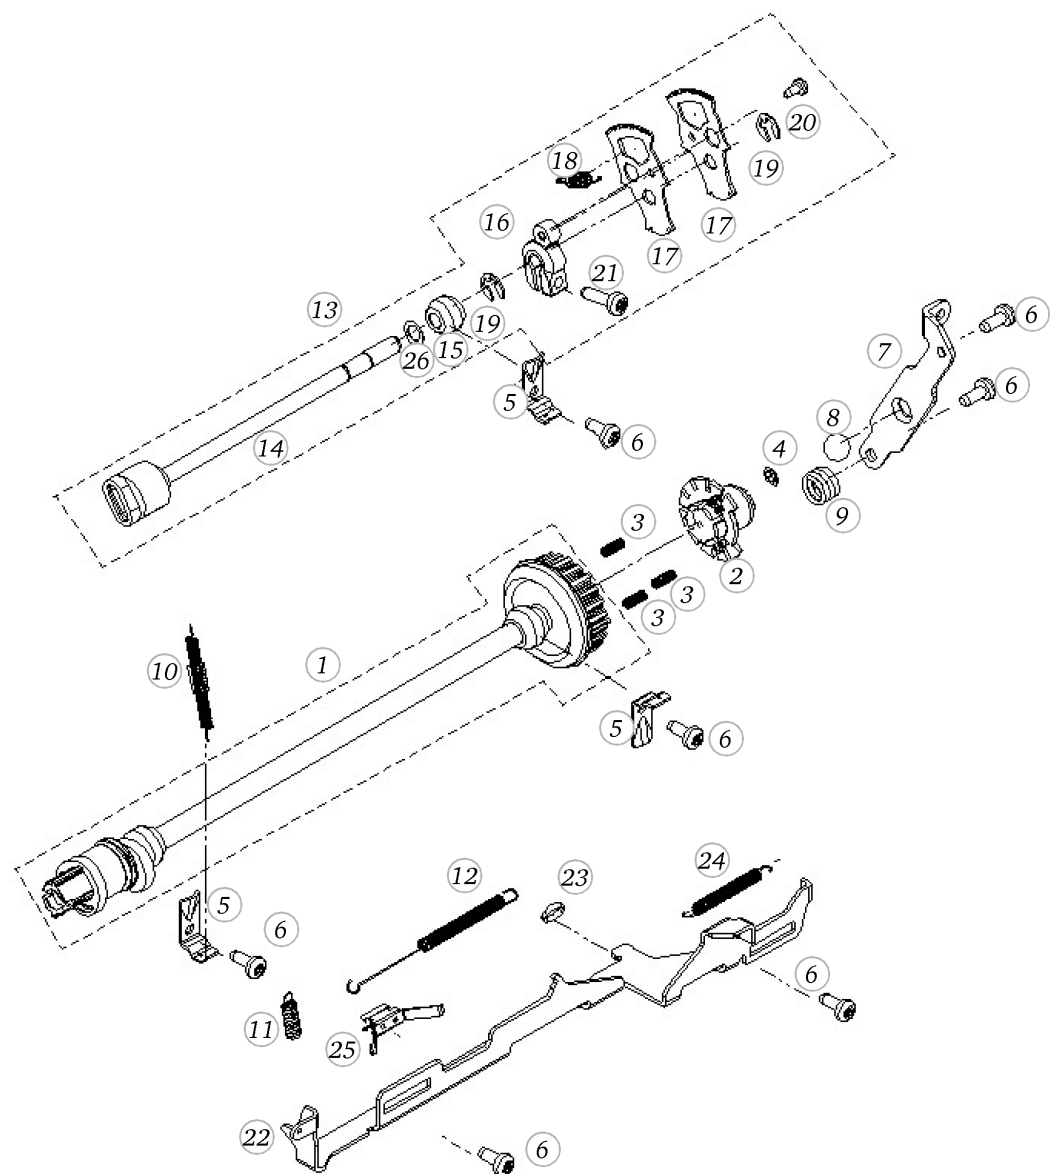

Feed regulation

Pos	Item number	Description
1	0310577000	BASE SHAFT PREM
2	0048305000	CARRIER
3	0049645000	SPRING
4	0079135003	Circlip d3 2 Quicklock - BN833 Art-No.1292811
5	0078715200	FIXATION PIECE
6	0078865043	Socket Pan Head Thread Forming Screws M4x10 DIN7500 - BN13916 Art-No. 2027593
7	0048285200	THRUST BEARING PLATE
8	0011695003	ball G40 dm10
9	0303625000	SPRING
10	0079187100	Spring Cpl
11	25603003++	TENSION SPRING
12	0309845000	SPRING
13	0078367103	CRANK SHAFT CPL.
14	0078365002	CRANK SHAFT
15	0078235001	Bearing
16	0078035100	STITCH LENGTH CLAMP V180
17	0078015000	TOOTHED SEGMENT
18	0078445000	Tension Spring De=5,0 L0=15,5 d=0,5
18	0343315000	Tension Spring De=6 L0=18,5 d=0,85
19	23501753++	Circlip For Shafts d1 5 DIN6799 - BN809 Art-No.1284665
20	0078865033	Socket Pan Head Thread Forming Screws M3x6 DIN7500 - BN13916 Art-No. 2027534
21	0078865045	Socket Pan Head Thread Forming Screws M4x16 DIN7500 - BN13916 Art-No. 2027615
22	0308995100	FEEDDOG LINKAGE LEVER
23	0030735002	O-ring Seal D4/d2 70ShoreA NBR DIN3771
24	25604303++	TENSION SPRING
25	0315395000	SPRING WASHER
26	0078955031	Synthetic Washer