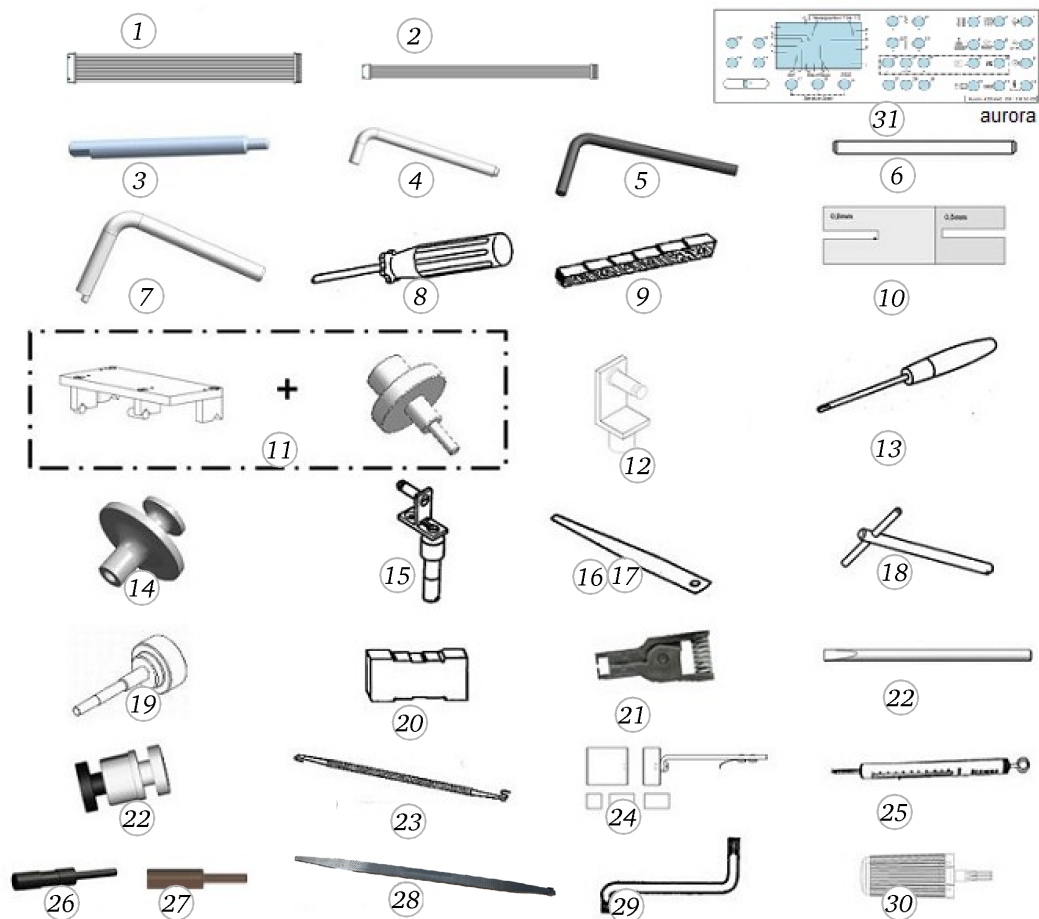

BERNINA aurora 435

Gauges (aurora + arista 630-640)

Pos	Item number	Description
1	0311345001	CABLE CPL 30-POL L=500+/-5
2	0230545001	CABLE CPL 10-POL L=500 +/-5
3	0304305001	ADJUSTING PIN L=45
4	0013565000	SPEC. GAUGE
5	0027335000	Pin-tool
6	0079375000	ADJUSTING GAUGE
7	0315635000	EXCENTER ADJ.TOOL
8	0013617000	BUTTON-HOLE ECC. KEY
9	398031133+	Adjusting Tool Sewing Foot
10	398026131+	ADJUSTING T00LS
11	0320517000	SET GAUGE
12	0065437001	CORNER W.WEIGHT
13	398097030+	ADJUSTING KEY
14	0067657100	GAUGE CPL.
15	0013587000	WEIGHT
16	398022030+	0.3 MM FEELER GAUGE
17	398111030+	TRACE GAUGE 0.15 MM
18	0013577000	ADJUSTING TOOL CPL.
19	7327027000	CONICAL GAUGE
20	398024031+	FEED DOG HIGH GAUGE
21	0329485000	Extractor Eeprom
22	0319355000	Plug Tamping Tool
22	0319397000	BOBBIN WINDER DEVICE BERNINA
23	398112030+	Spring-hook
24	0087097200	SETTING WEIGHT-SET
25	0060385000	spring balance 100gr.
26	7341015000	GAUGE THREADER-HEAD
27	0308835000	GAUGE L = 26
28	398083030+	FITTING TOOL
29	0079935000	ADJUSTING KEY
30	0304755100	Screwdriver Torx T10
31	0312165000	SERVICEPANEL OM