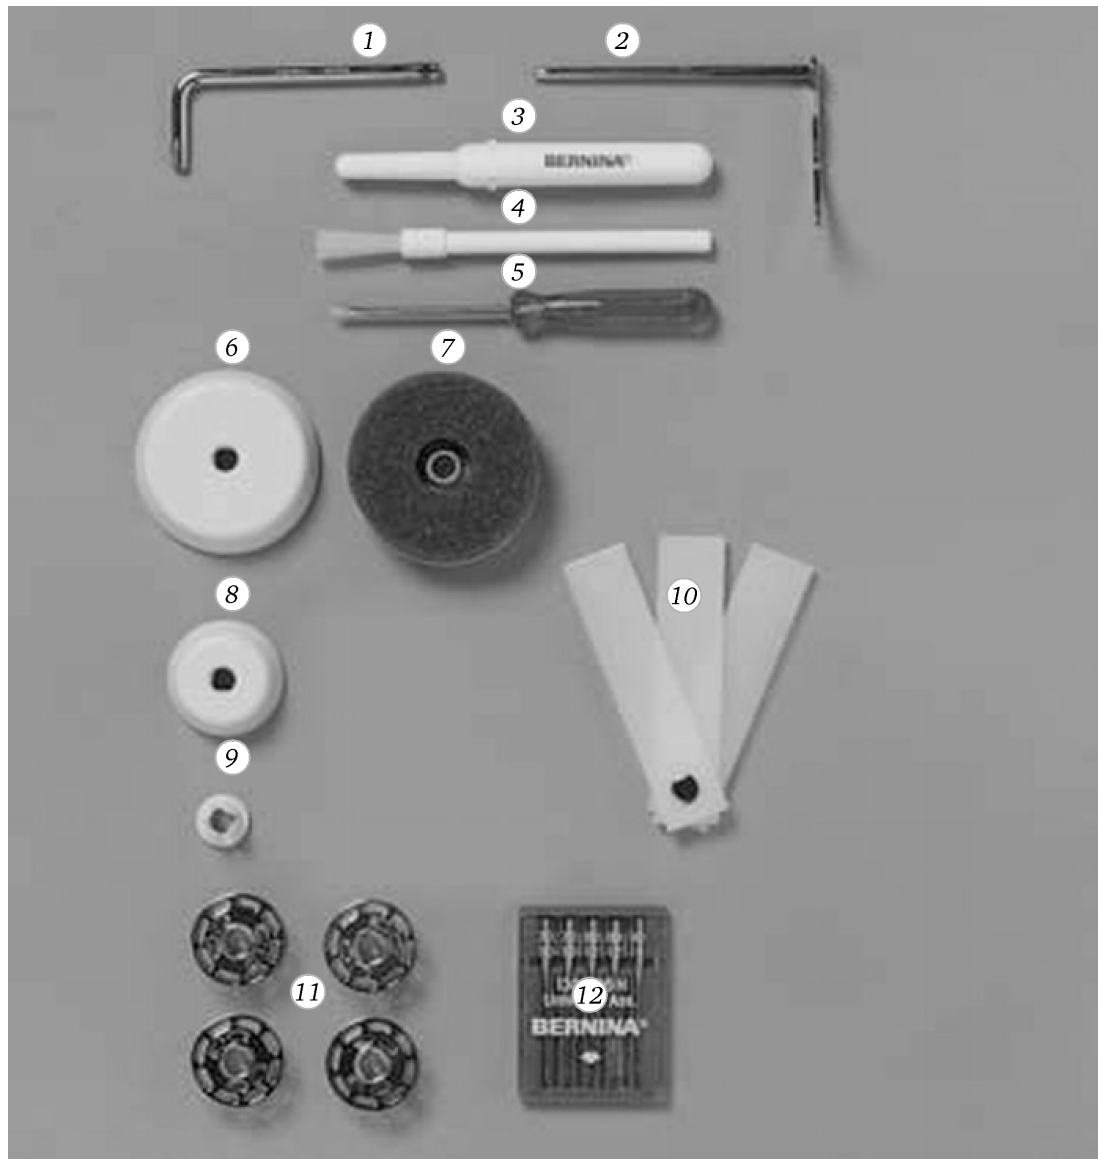

BERNINA aurora 435

Accessories

Pos	Item number	Description
1	0333297101	Torx Wrench T20 Packed
2	0015417000	Seam Guide Right cpl
3	0069935201	Seam Ripper
4	330022031+	DUST-BRUSH
4	33002203++	Brush
5	0328465000	Screw Driver red RAL 3025 2,5x0,4x84,5
6	0079305101	Disc D43
7	0333277000	Softplate Packed
8	0079305200	Disc D27
9	0079265200	Disc D 12
10	0032605000	Compensating-Plates
10	0032605100	Compensating Plates
11	0060265300	BOBBIN METAL
12	0027217100	NEEDLE-ASSORTMENT-5-NEEDLES
12	0025077002	Needle Set 130/705 H Packed ASS 70-90 (5)