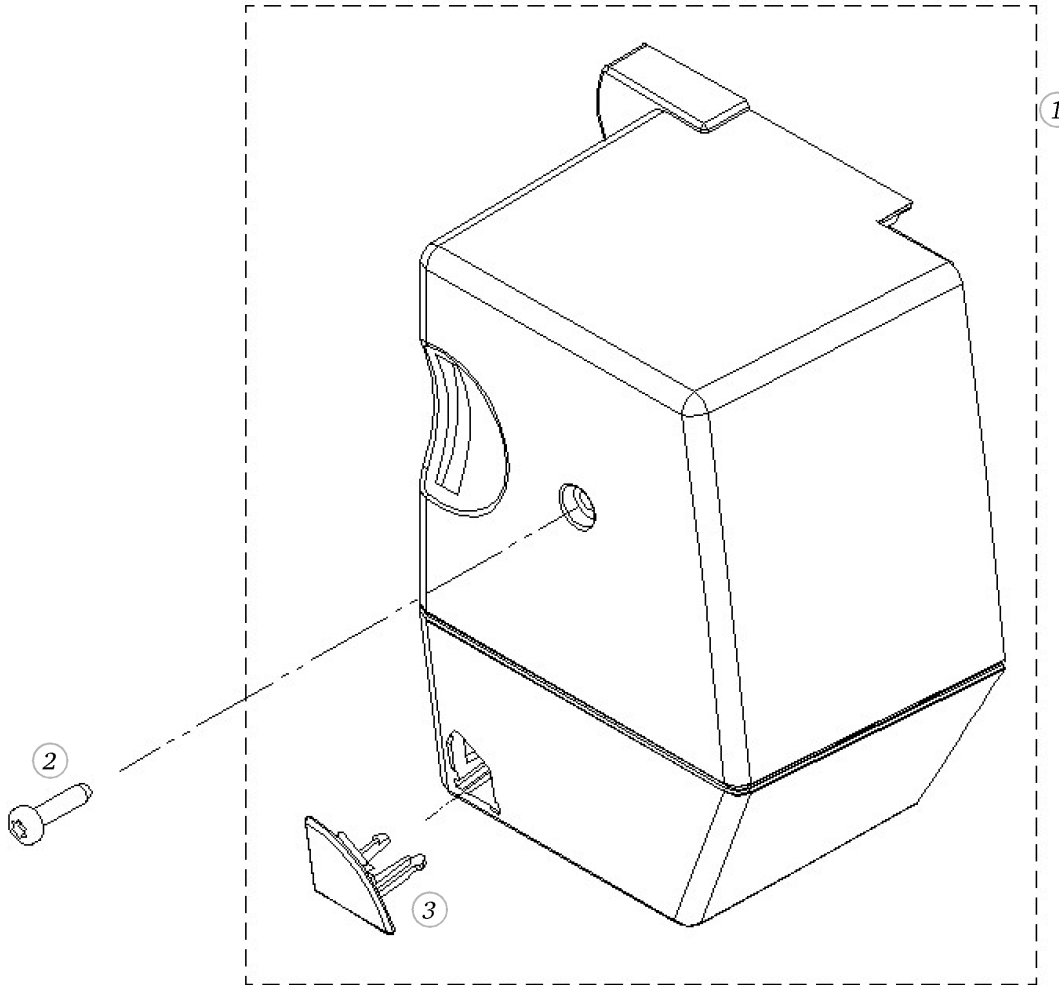

Head cover

Pos	Item number	Description
1	0309177003	HEAD COVER WITHOUT MAGNIFIE
2	0078865045	Socket Pan Head Thread Forming Screws M4x16 DIN7500 - BN13916 Art-No. 2027615
3	0301007000	THREAD CUTTER CPL