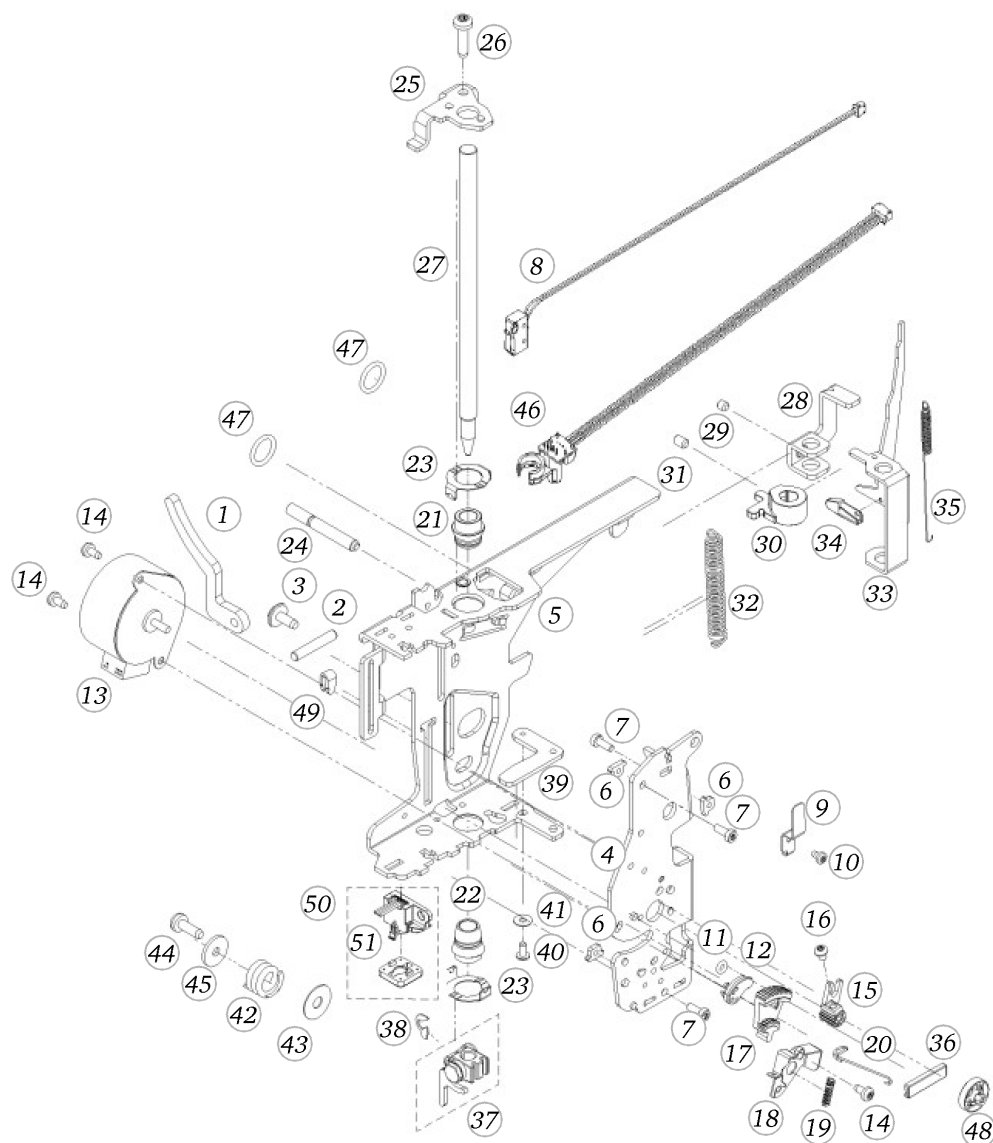

Headplate

Pos	Item number	Description
29	0078665041	Hexalobular Socket Set Screws M4x4 ISO 4026 - BN11493 Art-No. 3060207
30	0089247100	PRESSER BAR GUIDE CPL
31	0078665043	Hexalobular Socket Set Screws M4x6 ISO 4026 - BN11493 Art-No. 3060208
32	0311665000	Tension Spring
33	0310635000	ENGAGING LEVER
34	0306255000	Cap
35	0303585100	Spring
36	0302045000	Slideway
37	0011177101	Clamp piece cpl.
38	0089325000	Safety Plate
39	0049075000	ADJUSTING ARM
40	0032465110	Socket Button Head Screws M3x 6 ISO 7380-1 - BN6404 Art-No. 1982990
41	22952013++	Flat Washers M3 ISO 7089 - BN14683 Art-No. 1729241
42	0311655000	PRESSURE SPRING
43	0089255017	Shim Ring 4/16x0.5 Bn748
44	0078865044	Socket Pan Head Thread Forming Screws M4x12 DIN7500 - BN13916 Art-No. 2027607
45	22954313++	Washer d4.2xD14xs1.5
46	0159787202	PRINT BUTTONHOLE SENSOR
47	0030735100	o-ring seal D10.82/d1.78 70ShoreA EPDM schwefelvernetzt D
48	0316815000	Closing Plate
49	0316605000	U-profile
50	0314987300	PHONE JACK ADD-ON
51	0314735000	PHONE JACK ADAPTER