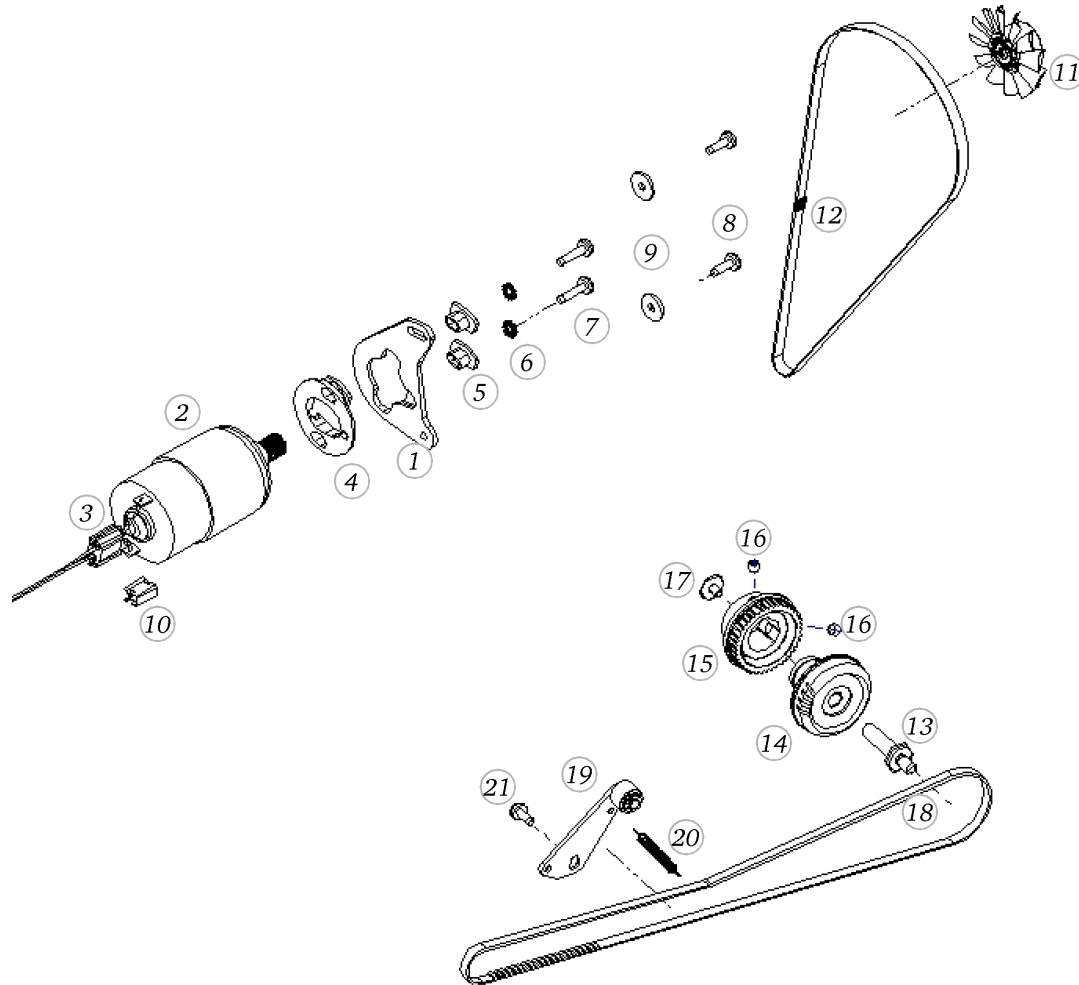

BERNINA aurora 435

Main motor

Pos	Item number	Description
1	0088495000	Motor Support
2	0078847203	DRIVER MOTOR CPL
3	0038537102	MOTOR CABLE CPL
4	0078985100	Cuff
4	0078985200	Cuff
5	0078995100	Bushing
5	0078995200	Bushing
6	23350653++	Curved Spring Washe d4.3xD8xs0.5
7	0078865045	Socket Pan Head Thread Forming Screws M4x16 DIN7500 - BN13916 Art-No. 2027615
8	0078865044	Socket Pan Head Thread Forming Screws M4x12 DIN7500 - BN13916 Art-No. 2027607
9	22954313++	Washer d4.2xD14xs1.5
10	0048315000	Clamp
11	0304355200	MOTOR FAN
12	0079035002	BELT STD-554-S2M-6
13	0309375000	SHUTTLE DRIVER AXLE
14	0309405000	BEVEL GEAR
15	0309387000	BELT DRIVE WHEEL CPL.
16	0078685072	Hexalobular Socket Set Screws M5x0,5x5
17	0000645100	SCREW
18	0309555100	TOOTHED BELT HTD-615-3M-5
19	0311227000	BELT TENSION CPL.
20	25604303++	TENSION SPRING
21	0078865043	Socket Pan Head Thread Forming Screws M4x10 DIN7500 - BN13916 Art-No. 2027593