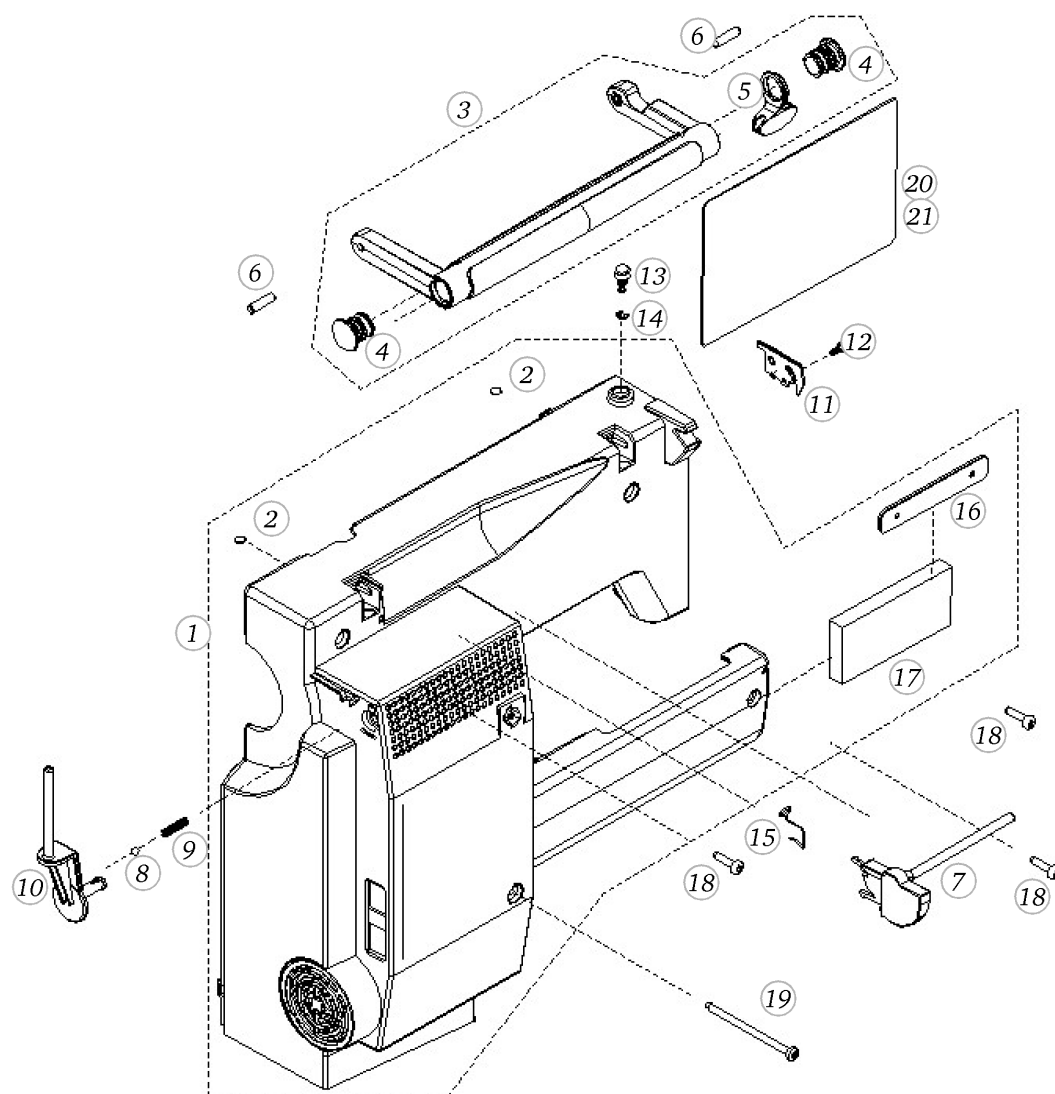

Pos	Item number	Description
1	0324327000	REAR COVER ASS.ASA
2	0300725000	Bumpons
3	0049017111	HANDLE CPL WHITE/BLUE
4	0315805000	CONCLUSION CAP
5	0315815000	CARD HOLDER
6	0302095100	BOLT
7	0049025101	SPOOL SUPPORT
8	0011695000	steel ball G40
9	0325815000	SPRING
10	0303355000	SPOOL SUPPORT PIN TURNING
11	0309667400	thread guide cpl.
12	0329895011	delta pt pan head screw with torx 3x 8
13	0048497200	BOBBIN WINDER THREAD TENSION CPL.
14	23501153++	Circlips For Shafts d1 3.2 DIN6799 - BN809 Art-No.1284649
15	0310495000	EYE HOOK
16	0014665000	DAMPING SHEET
17	0316145100	INSULATION MAT
18	0078865045	Socket Pan Head Thread Forming Screws M4x16 DIN7500 - BN13916 Art-No. 2027615
19	0302195001	TORX SCREW DT
20	0316075014	STITCHCARD AURORA 435
21	0316075015	STITCHCARD AURORA 450