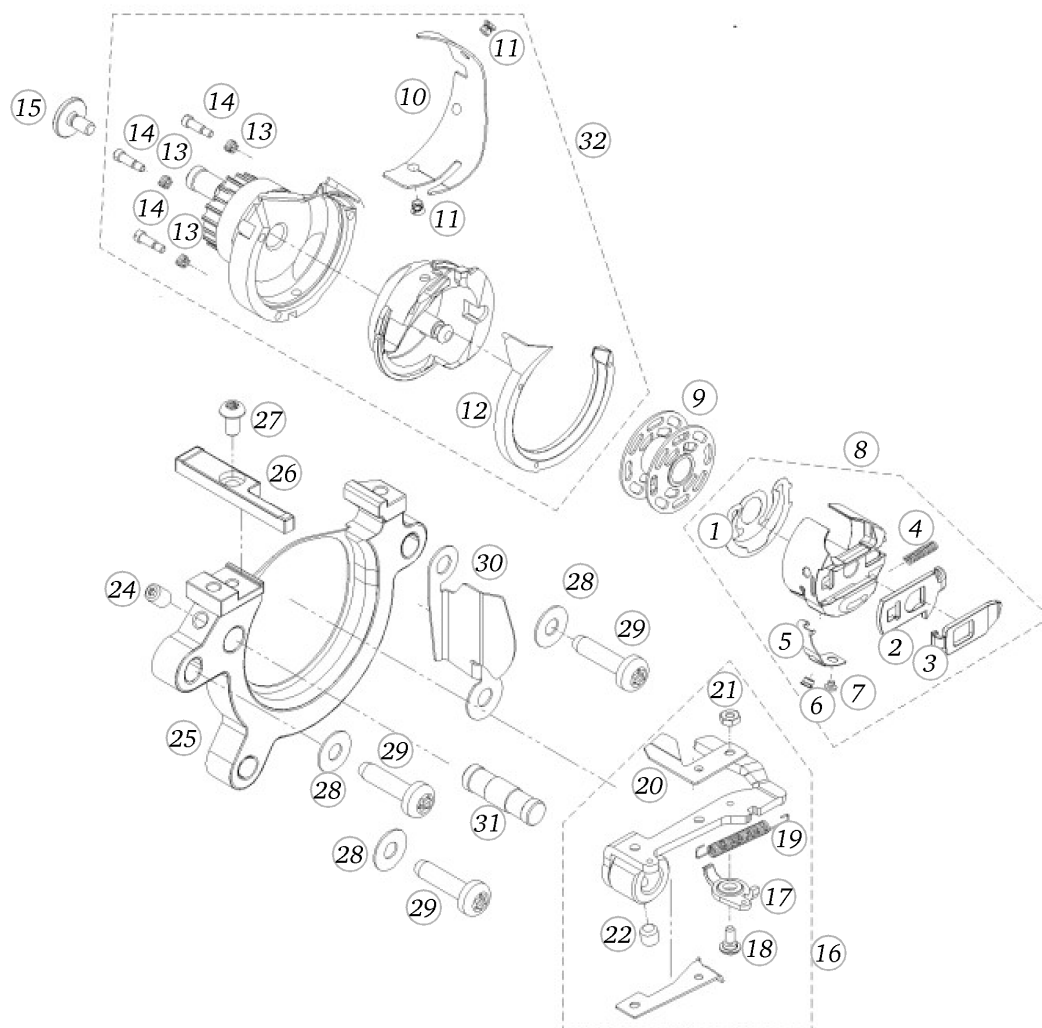

BERNINA aurora 435

Hook driver

Pos	Item number	Description
1	0060695310	STOP SPRING C
2	0031575110	BOBBIN CASE LATCH
3	0031585110	BOBBIN CASE LATCH
4	0310065000	SPRING
5	0063105210	SPRING C
6	0063115010	SCREW C
7	0063425040	SCREW-G
7	0362115000	TENSION SPRING FAST. SCREW M-C
8	0060687810	BOBBIN CASE CPL.
9	0060265300	BOBBIN METAL
10	0060785200	THREAD PROTECTION 1630
11	0023845211	SCREW
12	0069305100	HOOK GIB
13	0023865100	SPRING
14	0069105000	SCREW
15	0017205200	LOW-HEAD SCREW M3
15	0017205300	Thru Head Screw
16	0328037000	BOBBIN CASE STOP SPARE PART
17	0023945200	SUPPORT
18	0023955200	cylindrical screw
19	0023935000	SPRING
20	0322075000	LOOP GUIDANCE PLATE
21	22500223++	Hex Nuts 0,8d M2 DIN934 - BN109 Art-No. 1088221
22	0078665041	Hexalobular Socket Set Screws M4x4 ISO 4026 - BN11493 Art-No. 3060207
24	0078665043	Hexalobular Socket Set Screws M4x6 ISO 4026 - BN11493 Art-No. 3060208
25	0309347000	NEEDLE PLATE SUPPORT
26	0310285000	NEEDLE PLATE SUPPORT
27	0032465110	Socket Button Head Screws M3x 6 ISO 7380-1 - BN6404 Art-No. 1982990
28	22953723++	Washer d4.1xD10xs0.5
29	0078865045	Socket Pan Head Thread Forming Screws M4x16 DIN7500 - BN13916 Art-No. 2027615