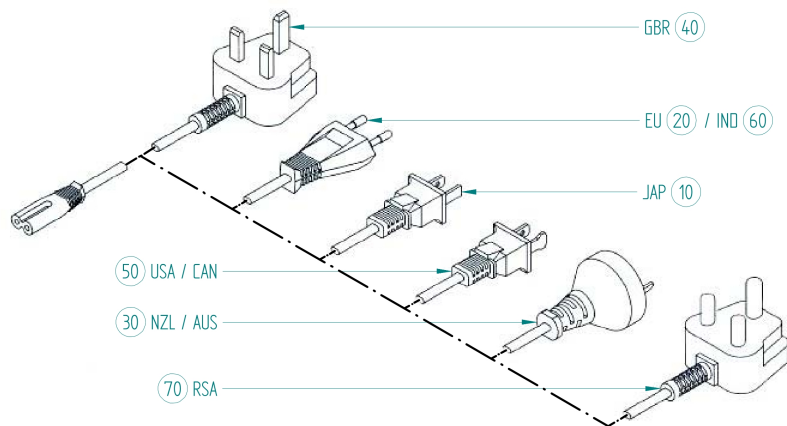

BERNINA aurora 435

Power Plug

Pos	Item number	Description
10	0079287004	Power Cord Cpl. Japan
20	0079287303	Power Cord Cpl. Europe
30	0079287002	Power Cord Cpl. New Zealand / Australia
40	0079287001	Power Cord Cpl. Great Britain
50	0079287300	Power Cord Cpl. USA / CAN
60	0079287000	Power Cord India
70	0079287405	Power Cord Cpl. South Africa