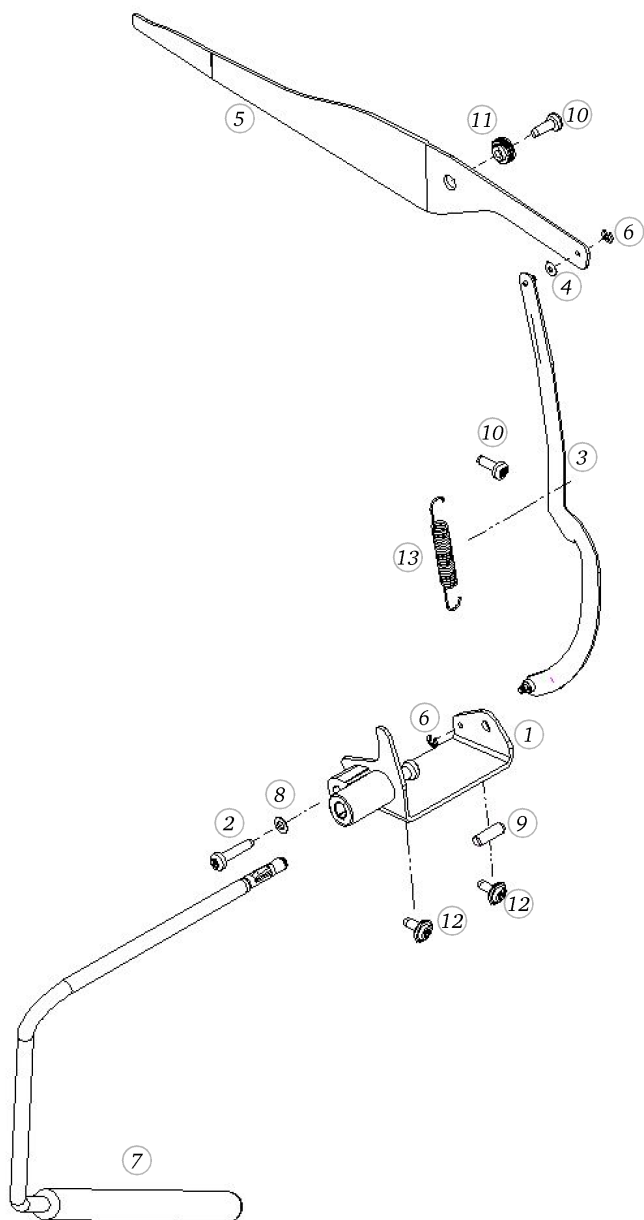

BERNINA aurora 435

Knee lifter (FHS) Free Hand system

Pos	Item number	Description
1	0308607000	FHS BEARING SHEET CPL
2	0078865046	Socket Pan Head Thread Forming Screws M4x20 DIN7500 - BN13916 Art-No. 3070342
3	0310607000	CONNECTING STRAP CPL
4	22951923++	Flat Washer d3.2/D 7xs0.5
5	0308885000	SEESAW
6	23500853++	Circlips For Shafts d1 2.3 DIN6799 - BN809 Art- No.1284630
7	0016357700	Knee Lifter Lever Cpl.
8	22954683++	Flat Washer M4 DIN 433 - BN726 Art-No. 1269577
9	0082255003	CYLINDRICAL PIN Ø5-h8x16
10	0078885043	Button Head Screw Torx Dt M4x10
11	0077675100	Eccentric
12	0078865044	Socket Pan Head Thread Forming Screws M4x12 DIN7500 - BN13916 Art-No. 2027607
13	0078905000	SPRING