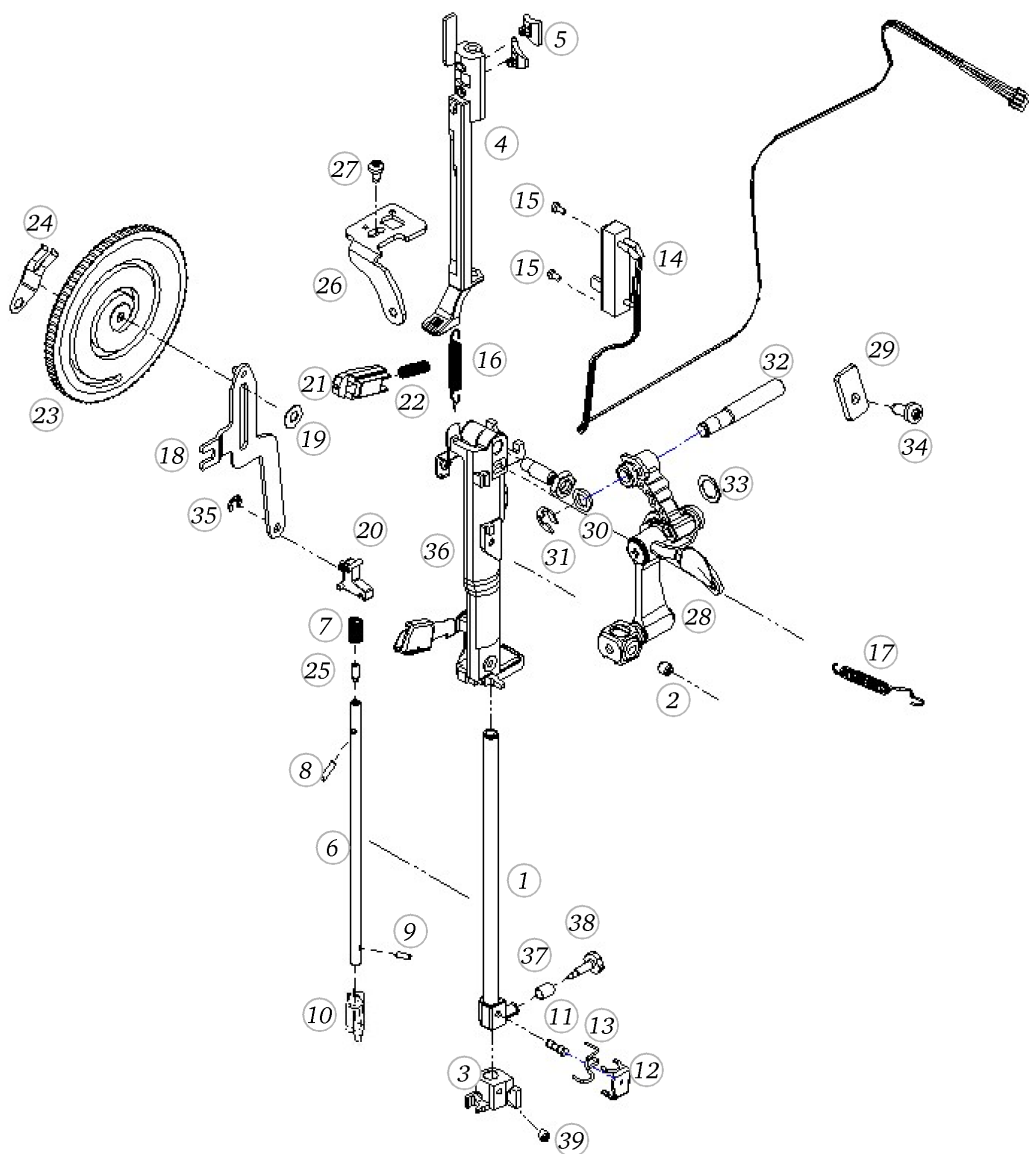

Pos	Item number	Description
1	0082087101	NEEDLE BAR CPL. W/O Q2.9
2	0078685052	Hexalobular Socket Set Screws M5x5
3	0075637300	Guide Assembled
4	0306445100	Thread-up Support
5	0306495000	Curve Inset
6	0075747200	Threader Device Cpl.
7	0075965000	Druckfeder -
8	24105643++	Parallel Pin Hardened 2h6x12 BN 858
9	0082395011	Spiral Spring Pin 2x6 ISO 8750 - BN874 Art-No. 1323334
10	0337927100	Threader Head Packed Semi-automatic
11	0082115002	PIN Ø2.20
12	0315025000	Clamp
13	0315035100	THREAD GUIDE
14	0230577000	SLIDE POTENTIOMETER CPL
15	0032465020	SCREW M2X4
16	0075315200	Spring
17	0303575200	SPRING
18	0310867000	PRESSURE LEVER CPL
19	23101103++	NYLON WASHER
20	0310885000	SPRING SLIDE
21	0311315000	INDEX SLIDE
22	0315455000	SPRING
23	0310905000	ADJUSTING WHEEL
24	322109031+	FASTENING SPRING
25	20150113++	Hexagon Socket Set Screw M3x8
26	0310185000	CONNECTING PLATE
27	0078865033	Socket Pan Head Thread Forming Screws M3x6 DIN7500 - BN13916 Art-No. 2027534
28	0082847300	TAKE UP LEVER SET
29	0049205100	Clamp
30	23001213++	Flat Washer d6.2xD10xs1
31	23501753++	Circlip For Shafts d1 5 DIN6799 - BN809 Art-No.1284665