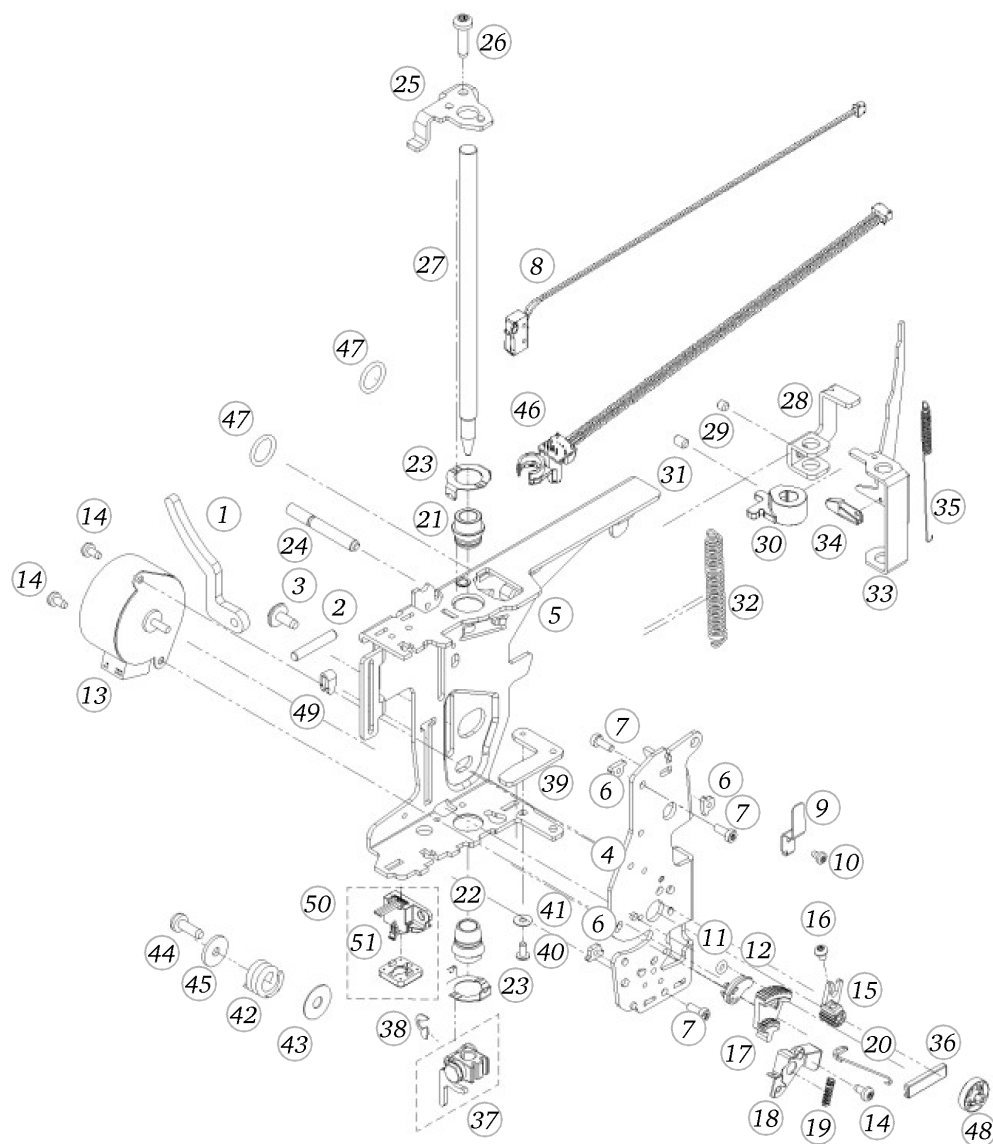

Headplate

Pos	Item number	Description
1	0075685300	LIFTING LEVER
2	0082255008	PIN D 4.0X24
3	0078885043	Button Head Screw Torx Dt M4x10
4	0310765000	SWING PLATE - FRONT
5	0310757200	SWING PLATE - BACK CPL
6	0023355000	Special Nut M3
7	0077525032	Head Cap Screw Torx M3x8 ISO 14580 - BN4850 Art-No. 1145932
8	0087677205	MICRO SWITCH WITH CABEL CPL.
9	0312295000	CLAMPING YOKE
10	0078865021	Socket Pan Head Thread Forming Screws M2.5 x 4
11	0030735005	O-ring Seal D3/d1.5 70±5 IRHD NBR 70,5 / 5 P DIN3771
12	0315215000	Clip
13	0078355006	STEPPING MOTOR
14	0078865033	Socket Pan Head Thread Forming Screws M3x6 DIN7500 - BN13916 Art-No. 2027534
15	0316215000	Gear
16	0032465031	Socket Button Head Screws M3x 5 ISO 7380-1 - BN6404 Art-No. 3148113
17	0316845000	Zz-segment
18	0049065100	ZZ SUPPORT
19	0303595000	Spring
20	0303445000	SPRING
21	0088105200	CALOTTE BUSHING MACHINED
22	0088105101	Calotte Bushing Machined
23	0048875000	Clasp
24	0087145002	BOLT
25	0310775000	CLAMPING SHOE
26	0078865045	Socket Pan Head Thread Forming Screws M4x16 DIN7500 - BN13916 Art-No. 2027615
27	0087335000	PRESSER FOOT BAR 157.5
28	0089225000	LEVER