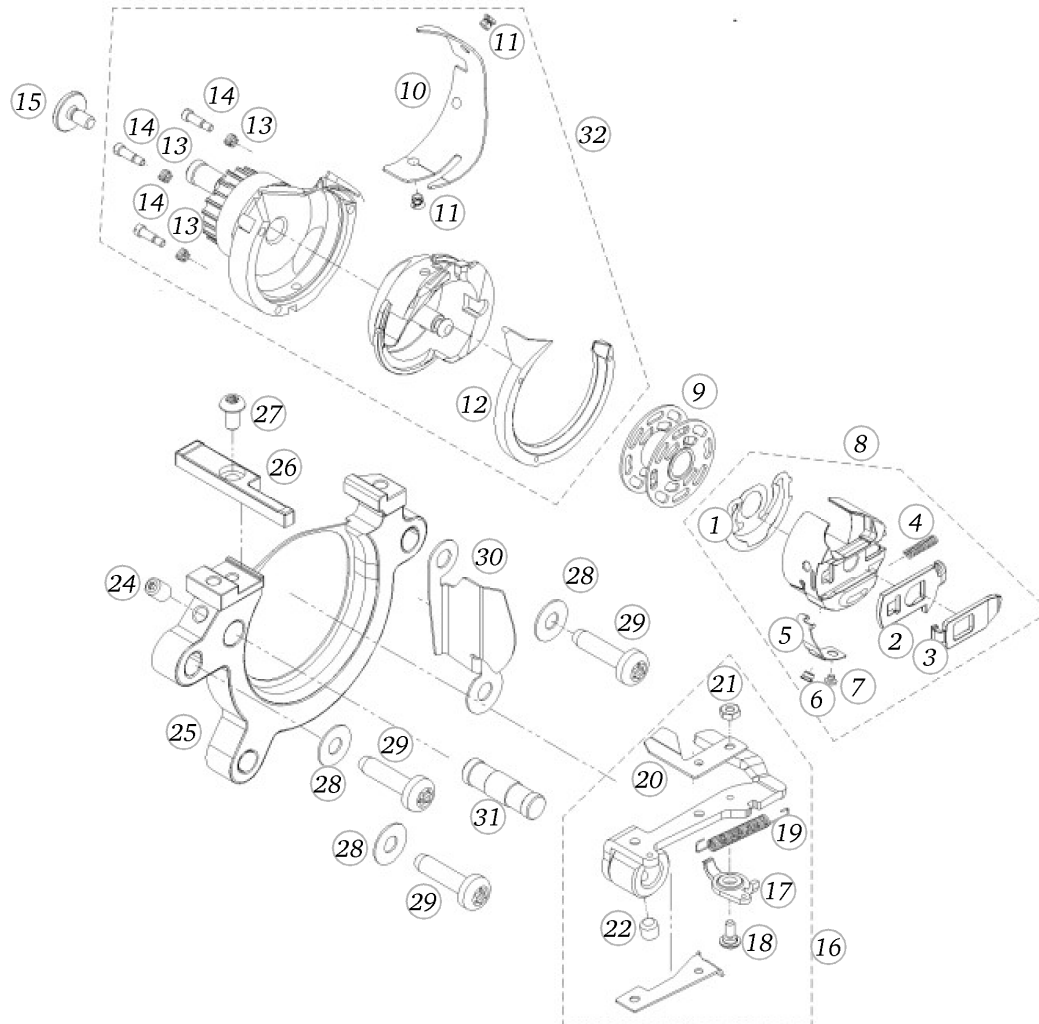

Base plate

Pos	Item number	Description
1	0310057000	BASEPLATE ASSEM
2	0003445000	RUBBER FOOT
3	0316125200	INSULATION MAT
4	0309165300	BASEPLATE COVER
5	0329905022	Delta Pt Round Washer Head Screw With Torx 3x 8
6	0003597000	Adjusting Nut Cpl
7	0078865054	SCREW TORX DUOTAPTITE

BERNINA aurora 435

Hook driver

Pos	Item number	Description
30	0314545000	COVER PLATE
31	0320055200	BOLT
32	0060767204	ROTARY HOOK CPL. 9MM

Feed regulation

Pos	Item number	Description
1	0310577000	BASE SHAFT PREM
2	0048305000	CARRIER
3	0049645000	SPRING
4	0079135003	Circlip d3 2 Quicklock - BN833 Art-No.1292811
5	0078715200	FIXATION PIECE
6	0078865043	Socket Pan Head Thread Forming Screws M4x10 DIN7500 - BN13916 Art-No. 2027593
7	0048285200	THRUST BEARING PLATE
8	0011695003	ball G40 dm10
9	0303625000	SPRING
10	0079187100	Spring Cpl
11	25603003++	TENSION SPRING
12	0309845000	SPRING
13	0078367103	CRANK SHAFT CPL.
14	0078365002	CRANK SHAFT
15	0078235001	Bearing
16	0078035100	STITCH LENGTH CLAMP V180
17	0078015000	TOOTHED SEGMENT
18	0078445000	Tension Spring De=5,0 L0=15,5 d=0,5
18	0343315000	Tension Spring De=6 L0=18,5 d=0,85
19	23501753++	Circlip For Shafts d1 5 DIN6799 - BN809 Art-No.1284665
20	0078865033	Socket Pan Head Thread Forming Screws M3x6 DIN7500 - BN13916 Art-No. 2027534
21	0078865045	Socket Pan Head Thread Forming Screws M4x16 DIN7500 - BN13916 Art-No. 2027615
22	0308995100	FEEDDOG LINKAGE LEVER
23	0030735002	O-ring Seal D4/d2 70ShoreA NBR DIN3771
24	25604303++	TENSION SPRING
25	0315395000	SPRING WASHER
26	0078955031	Synthetic Washer