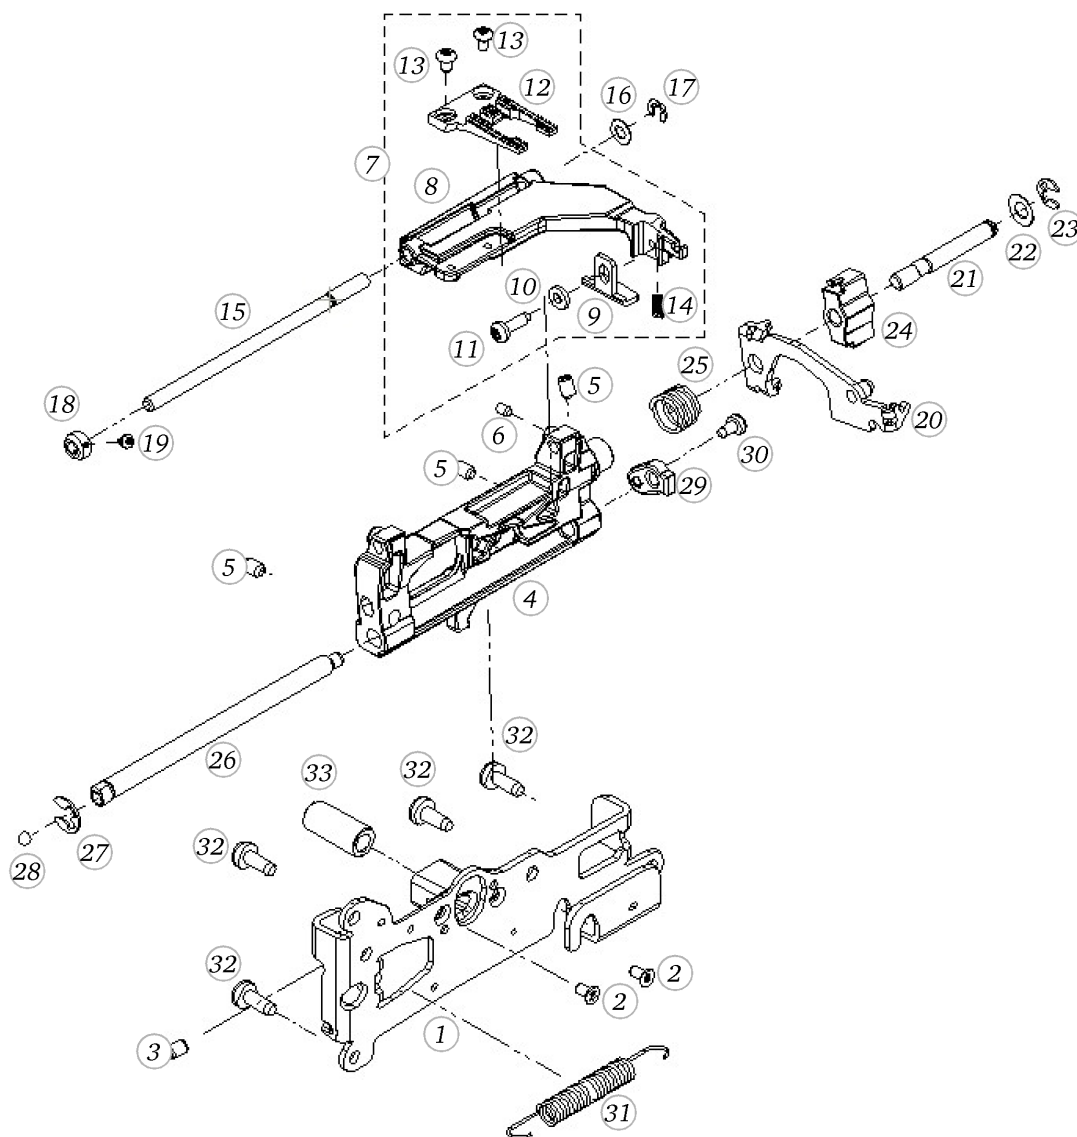

BERNINA aurora 435

Feed dog unit

Pos	Item number	Description
1	0309337101	SUPPORT SHEET CPL
2	0302345032	SCREW
3	0078665041	Hexalobular Socket Set Screws M4x4 ISO 4026 - BN11493 Art-No. 3060207
4	0000245600	FEED DOG FORK
5	0078665043	Hexalobular Socket Set Screws M4x6 ISO 4026 - BN11493 Art-No. 3060208
6	0078665031	Hexalobular Socket Set Screws M3x4 ISO 4026 - BN11493 Art-No. 3060200
7	0309867001	FEED DOG SUPPORTER
8	0309865000	FEED DOG SUPPORTER
9	0000785200	ADJUSTING PLATE
10	22952113++	Washer 3.2/7x1.5 black finished
11	0078865035	Socket Pan Head Thread Forming Screws M3x10 DIN7500 - BN13916 Art-No. 2027550
12	0312315100	FEED DOG 9MM
13	0032465008	Socket Button Head Screws M3x4.5 screw head after BN6404
14	25524003++	Compression Spring De= 3,2 L0=7 d=0,45
15	0302015000	SLIDING AXLE
16	22954983++	Shim Rings 4x0.5 DIN988 - BN1976 Art-No. 3059655
17	23501153++	Circlips For Shafts d1 3.2 DIN6799 - BN809 Art-No.1284649
18	0011217001	Adjusting Ring Cpl with 1 screw
19	20500353++	Cylinder Head Screw M2x2.5
20	0078047200	THRUST REVERSER CPL.
21	0078075000	BOLT
22	23100203++	Flat Washer d5.2-10x0.5
23	23501453++	Circlips For Shafts d1 4 DIN6799 - BN809 Art-No.1284657
24	0078065100	Swing Bearing
25	0079055000	SPRING
26	0049695100	ECCENTRIC SHAFT