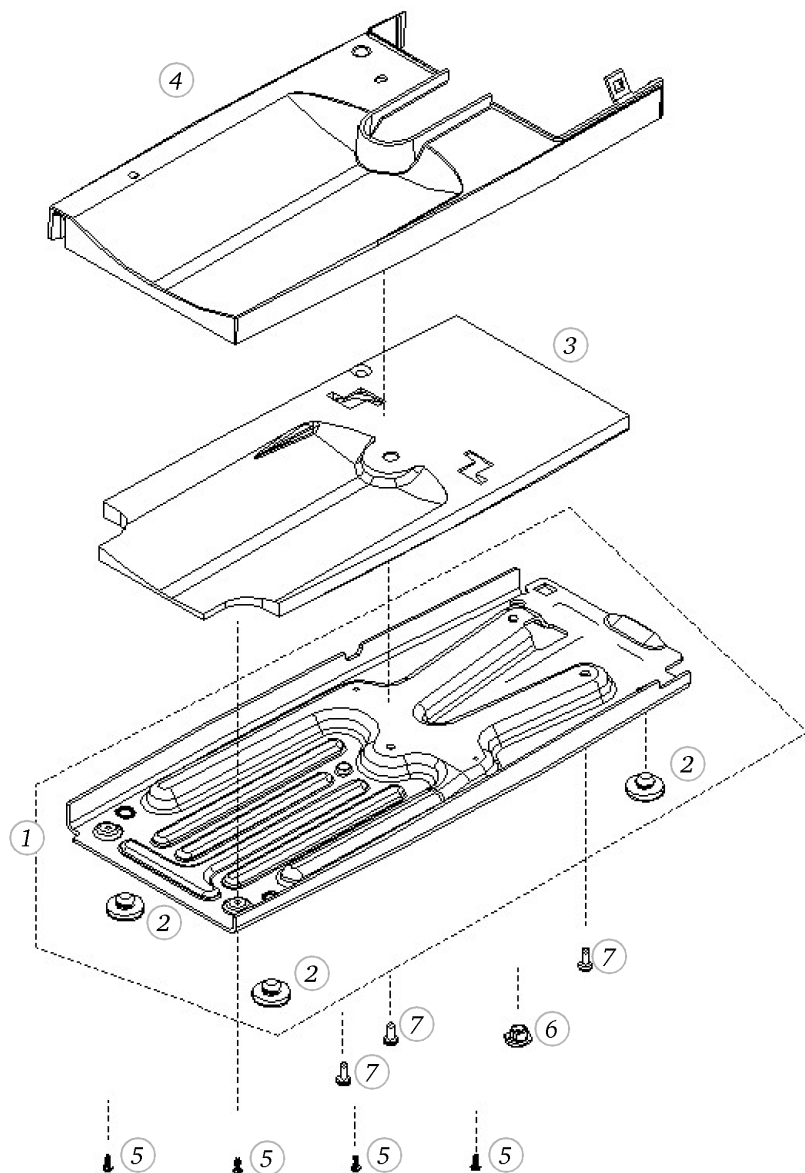

Spare Parts

BERNINA aurora 435

Pos	Item number	Description
1	0309645100	CHASSIS MACHINED
2	0300975101	STITCH PLATE FRAME
3	0310295100	METAL SUPPORT
4	0026045200	SPECIAL BOLT
5	0010475101	PRESSURE PLATE
6	23225753++	Curved Spring Washers M3 DIN 137 A - BN795 Art-No. 1280317
7	22502313++	HEXAGONAL NUT
8	0078865043	Socket Pan Head Thread Forming Screws M4x10 DIN7500 - BN13916 Art-No. 2027593
9	0310517001	STITCHPLATE/STANDARD CPL
9	0335467103	STITCHPLATE/STANDRAD CPL
10	0078755200	Clip
10	0078755300	Clip
11	20500223++	Slotted Machine Screw M2x1.8 nickel-plated
12	0316405000	BUFFER FOR FREE ARM A=115
13	0078795100	AXLE
14	23500853++	Circlips For Shafts d1 2.3 DIN6799 - BN809 Art-No.1284630
15	0078885043	Button Head Screw Torx Dt M4x10

Base plate

Pos	Item number	Description
1	0310057000	BASEPLATE ASSEM
2	0003445000	RUBBER FOOT
3	0316125200	INSULATION MAT
4	0309165300	BASEPLATE COVER
5	0329905022	Delta Pt Round Washer Head Screw With Torx 3x 8
6	0003597000	Adjusting Nut Cpl
7	0078865054	SCREW TORX DUOTAPTITE