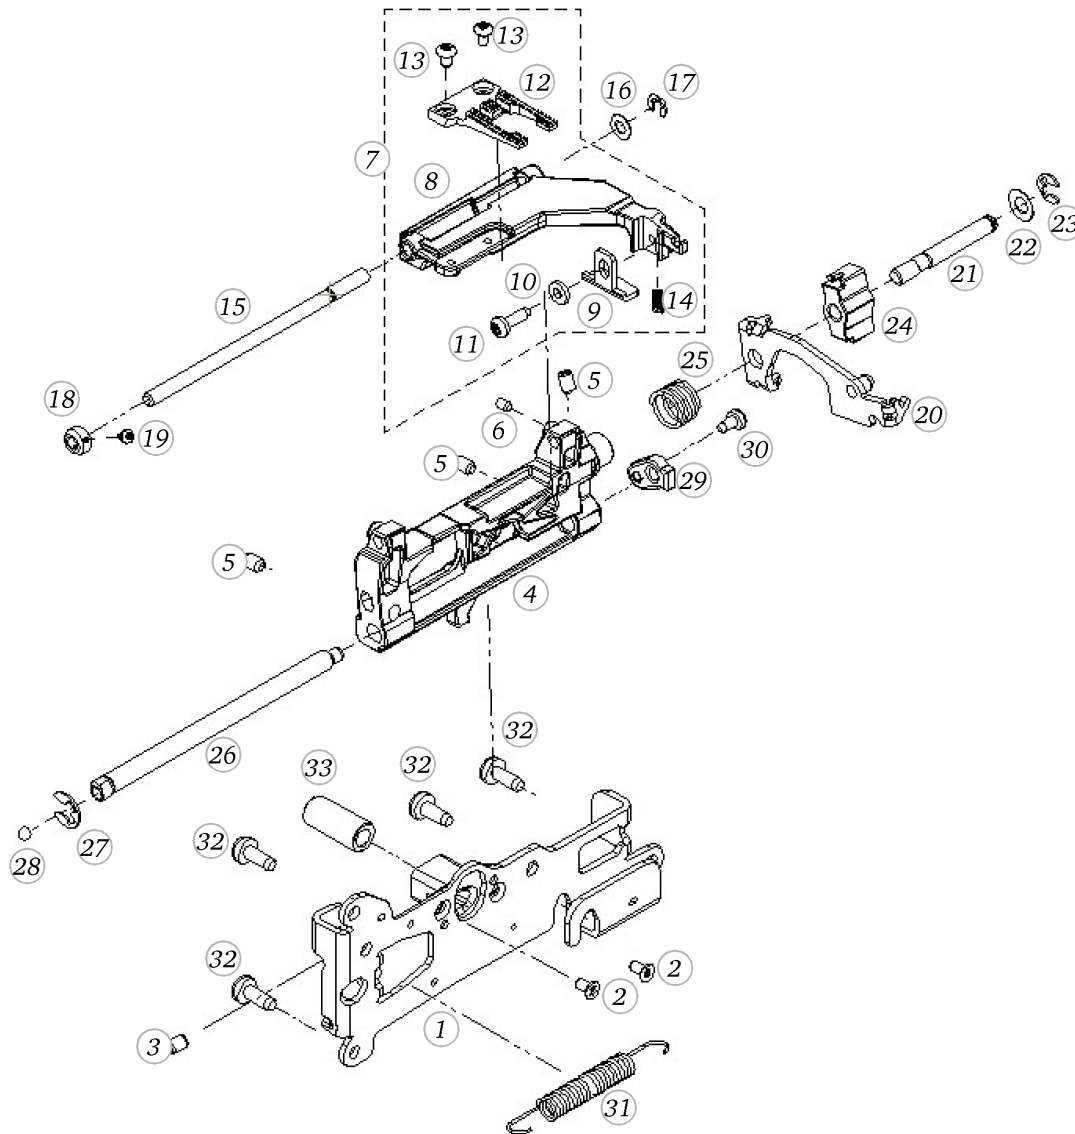

BERNINA aurora 435

Feed dog unit

Pos	Item number	Description
27	23501753++	Circlip For Shafts d1 5 DIN6799 - BN809 Art-No.1284665
28	0011695002	Steel Ball G40 D4 DIN5401 - BN869 Art-No. 1316281
29	0049975000	BEARING
30	0078865033	Socket Pan Head Thread Forming Screws M3x6 DIN7500 - BN13916 Art-No. 2027534
31	0078905000	SPRING
32	0078865043	Socket Pan Head Thread Forming Screws M4x10 DIN7500 - BN13916 Art-No. 2027593
33	0022905101	BEARING BUSH