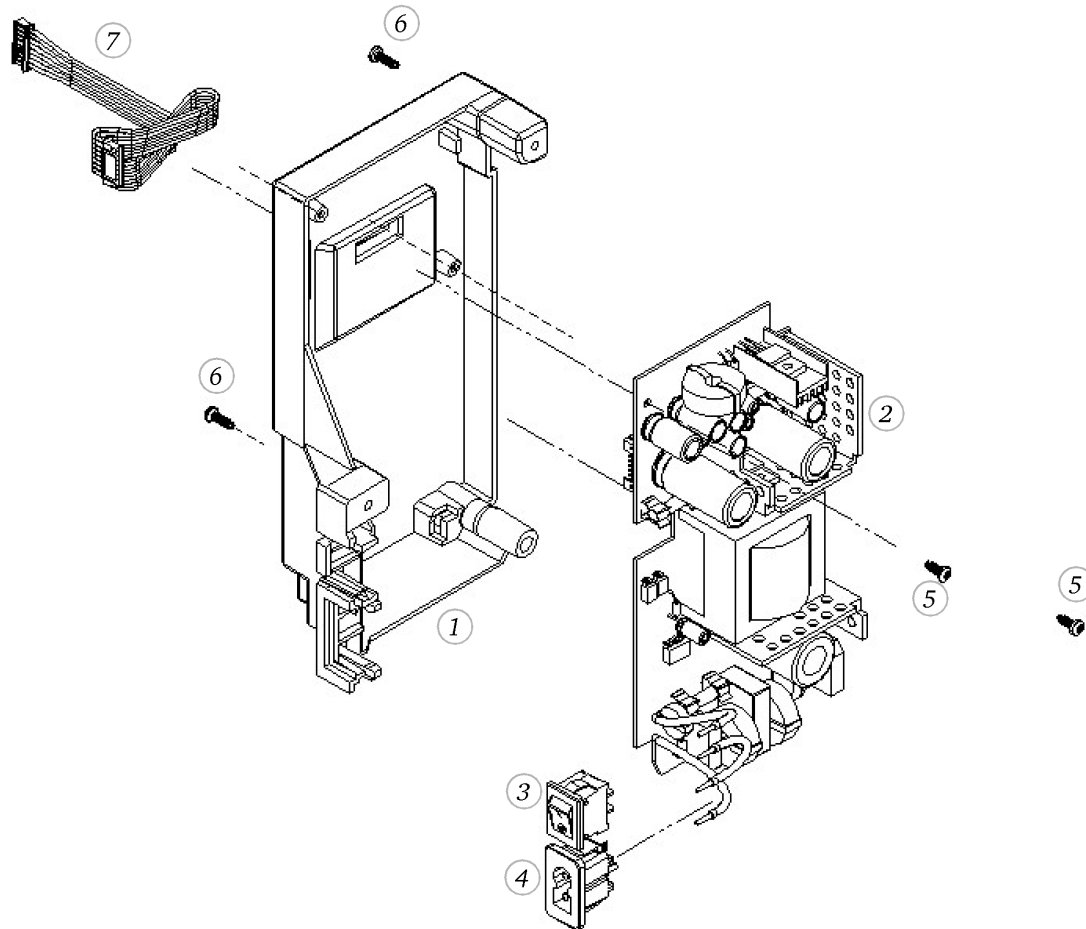

BERNINA aurora 435

Power supply

Pos	Item number	Description
1	0309195000	PRINT COVER
2	1027957001	SMPS cpl. B5xx
2	1027957101	Power supply cpl. B5xx (LUN)
3	0304745000	I/O-switch vertically
4	0304735000	POWER INLET
5	0329895011	delta pt pan head screw with torx 3x 8
6	0329905023	Delta Pt Round Washer Head Screw With Torx M3x10
7	0230447100	Cable Cpl.